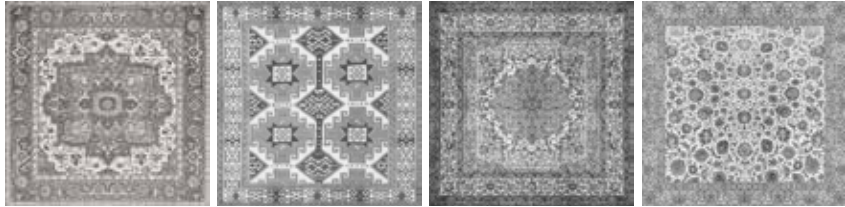

Kilim Black Nat.
59,55x59,55 cm- 23,45"x23,45" G-3258

Steps | Peldaños

Skirtings | Rodapiés