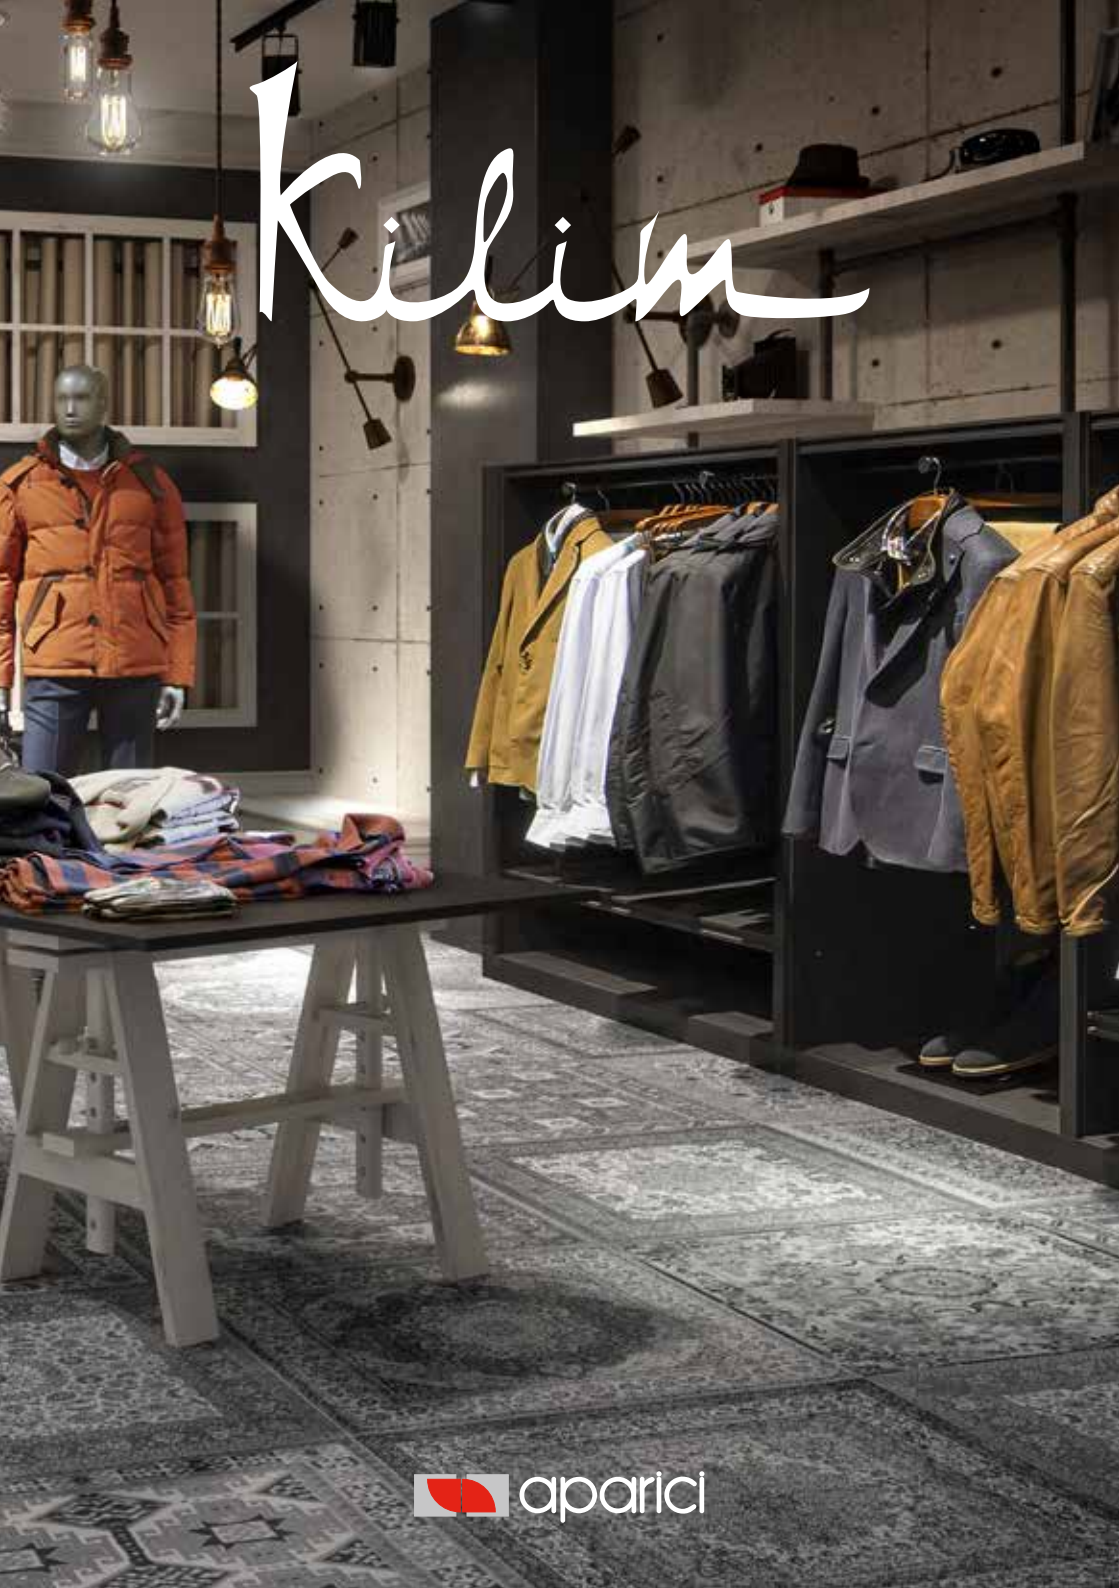

Kilim

Kilim

2 Kilim Collection has been conceived as an inspiration of antique tapestry originally handcrafted in Asia. Ceramics Aparici has captured its essence, granting an ethnic character that will enhance any atmosphere with its unique motifs and fascinating chromatic variation. The perfect elements to create charming and mysterious designs with a hint of mystery. The varied designs, as well as the single pattern, together with its Nat. and polished finishes makes Kilim the perfect collection for both residential and retail interiors.